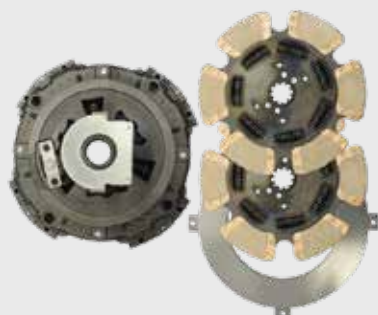

P A R T O F P O W E R

CLUTCH

EXPO NO

EXP.1400.10892520

CROSS NUMBER
Spicer 208925-25
Spicer 208925-20

PRODUCT NAME
Clutch Assy 15.500in
X 2in Easy Effort

GROUP
Clutch

PRODUCT FEATURES